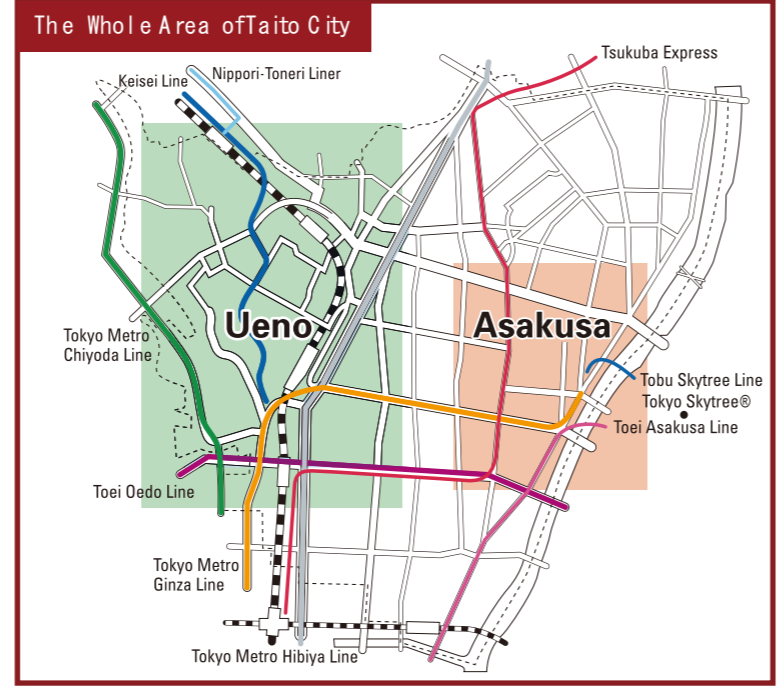

23 Cafeteria Spice Jaya
カフェテリア スパイス ジャヤ
Japanese Southeast Asian
B-4
11:30-15:00, 16:00-18:00
Closed on Mon & Tues
03-3841-3823
4-26-14 Matsugaya Taito-ku
Avg Price ¥800

II Kappabashi Kitchenware Town
かつば橋道具街
Kappabashi Do g u g a - d o r i is a unique onekilon eber stretch of who less br street. A ll sorts of equip ment and utensils, both modern and traditional, for restaurants and home e kitchens can be found here.
Matsugaya Nishiassakusa Taito-ku
B-5

IV 2k540
2k540
E-2
2k540 is a "street" which promotes new living styles in a row of stores that combine sales shops and craft studio.
9:00-19:00
5-9 Ueno Taito-ku

VI The National Museum of Western Art
国立西洋美術館
C-3
The NW A which is included in the constituted element of "The Architecture No. 1 of Le Corbusier" has been inscribed in the World Cultural Heritage list in July of the year 2016.
9:30-17:30 Friday 9:30-20:00
Admission 430 adult
1-7 Uenokoen Taito-ku

VII Yanaka Ginza
谷中銀座
A-1
Yanaka Ginza is an all street market supporting local residents, some e 70 shops remain in the warm atmosphere of Shitamachi.
3-13-1 Yanaka Taito-ku

Mas jid
As-Salaam Masjid
アッサラーム・マシド
E-3
Four-storied m as jid near by JR Ok achim achi Station. 2nd floor isforwomen ,3rd and 4th floor are for men.
03-3836-3533
4-6-7 Taito Taito-ku

Tourist Information

1-1 Asakusa Culture Tourist Information Center
浅草文化観光センター
Address : 2-18-9 Kaminarimon Taito-ku Admission : Free
Open : 9:00-20:00 Tel 03-3842-5566

2-2 Tokyo Tourist Information Center Keisei Ueno Branch
東京観光情報センター 京成上野支所
Address : 1-60 Uenokoen Taito-ku
Open : 9:30-18:30 Tel 03-3836-3471

2-3 Yanesen Tourist Information & Culture Center
ツーリストインフォメーション &カルチャーセンター YANESEN
Address : 3-13-7 Yanaka Taito-ku
Open : 9:30-17:00 Tel 03-3828-7878

Free Wi-Fi Spot
Japan Free Wi-Fi
URL : http://japanfreewifi.jnto.go.jp

Taito Free WiFi 台東区無料公共無線LAN
URL : http://www.city.taito.lg.jp/index/kusei/johokasuishin/wifi.html