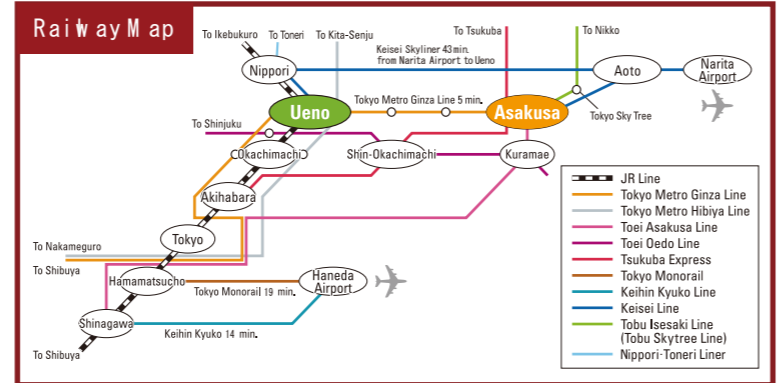

23 Cafeteria Spice Jaya
カフェテリア スパイス ジャヤ
Japanese Southeast Asian
B-4
11:30-15:00, 16:00-18:00
Closed on Mon & Tues
03-3841-3823
4-26-14 Matsugaya Taito-ku
Avg Price ¥800

II Kappabashi Kitchenware Town
かつば橋道具街
Kappabashi Do g u g a - d o r i is a unique onekilon eber stretch of who less br street. A ll sorts of equip ment and utensils, both modern and traditional, for restaurants and home e kitchens can be found here.
Matsugaya Nishiassakusa Taito-ku
B-5

VII Yanaka Ginza
谷中銀座
A-1
Yanaka Ginza is an all street market supporting local residents, some e 70 shops remain in the warm atmosphere of Shitamachi.
3-13-1 Yanaka Taito-ku

Mas jid
As-Salaam Masjid
アッサラーム・マシド
E-3
Four-storied m as jid near by JR Ok achim achi Station. 2nd floor isforwomen ,3rd and 4th floor are for men.
03-3836-3533
4-6-7 Taito Taito-ku